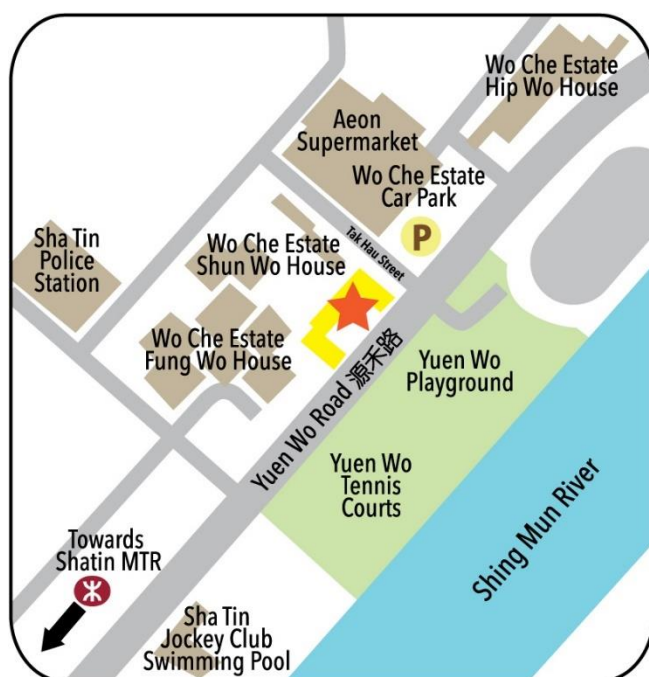

Directions to SKH Tsang Shiu Tim Secondary School

On Sundays Shatin Church meets at 930 and 1130 at SKH Tsang Shiu Tim school in Wo Che Estate.

The school lies between Sha Tin and Fo Tan MTR stations, and is a 15-20 minute walk from either station. However, there are buses stopping right opposite the school on Yuen Wo Road.

For first-time visitors not familiar with the area: from either station, we suggest you don't walk but use a bus or taxi (same cost/4 people).

From Sha Tin MTR:

- Take exit B or A1, then from the bus station the **85K** bus to Heng On.
- Get off at "Wo Che Estate", the second stop, which is on Yuen Wo Road.
- Walk back a bit and cross Tak Hau Street (you see a church banner) then walk right to get to the entrance.

From Fo Tan MTR:

- Take exit C, cross the road and then take the **88K** bus towards Hin Keng.
- Get off at "Wo Che Estate", the first stop, which is on Yuen Wo Road.
- To your right is a crossing. Cross Yuen Wo Road then left to cross Tak Hau Street (you see a church banner), then walk right for the entrance.

Address for taxi: 聖公會曾肇添中學. 地址: 沙田禾輦村德厚街六號