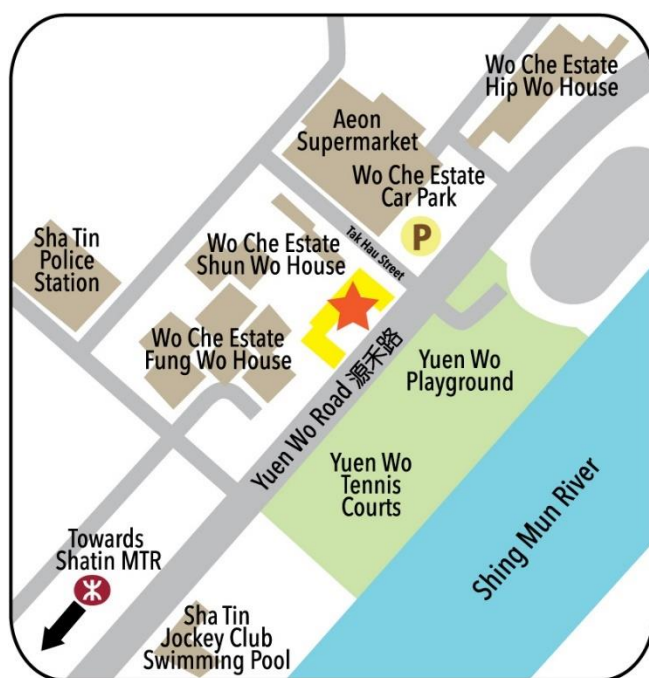

Directions to SKH Tsang Shiu Tim Secondary School

On Sundays Shatin Church meets at 930 and 1130 at SKH Tsang Shiu Tim school in Wo Che Estate.

The school lies between Sha Tin and Fo Tan MTR stations, and is a 15-20 minute walk from either station. However, there are buses stopping right opposite the school on Yuen Wo Road.

For first-time visitors not familiar with the area: from either station, we suggest you don't walk but use a bus or taxi (same cost/4 people).

From Sha Tin MTR:

- Take exit B or A1, then from the bus station the **85K** bus to Heng On.
- Get off at "Wo Che Estate", the second stop, which is on Yuen Wo Road.
- Walk back a bit and cross Tak Hau Street (you see a church banner) then walk right to get to the entrance.

From Fo Tan MTR:

- Take exit C, cross the road and then take the **88K** bus towards Hin Keng.
- Get off at "Wo Che Estate", the first stop, which is on Yuen Wo Road.
- To your right is a crossing. Cross Yuen Wo Road then left to cross Tak Hau Street (you see a church banner), then walk right for the entrance.

Behind AEON ("Wo Che Bus Terminus"): 48X, 81

Minibuses stopping nearby: 60K, 61S, 62K, 501S, 810

Address for taxi: 聖公會曾肇添中學。地址: 沙田禾輦村德厚街六號